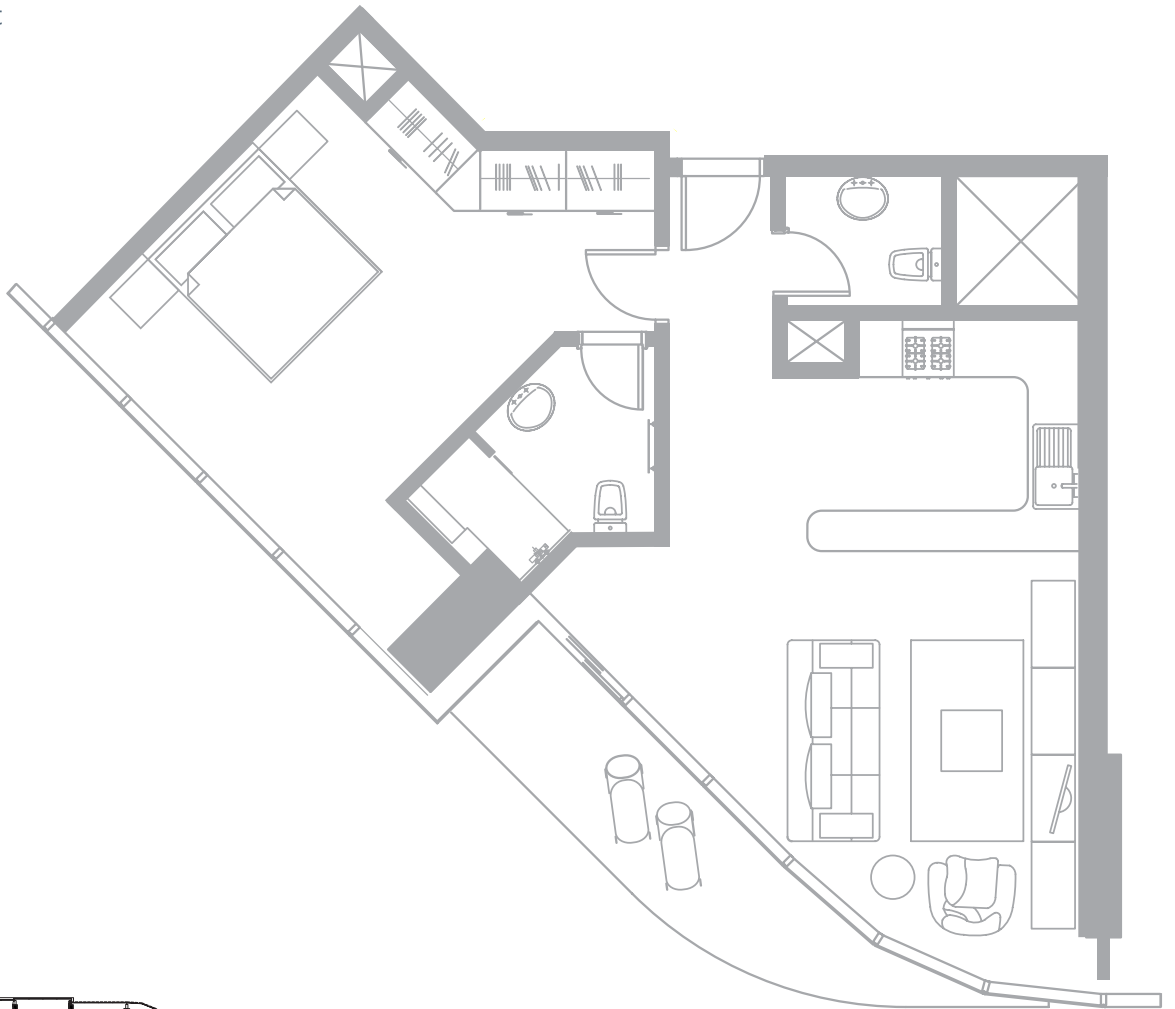

## 03 Type D 1 bedroom

Golf Course View  
Total Area 882 sq ft  
31 Units

Golf Course View