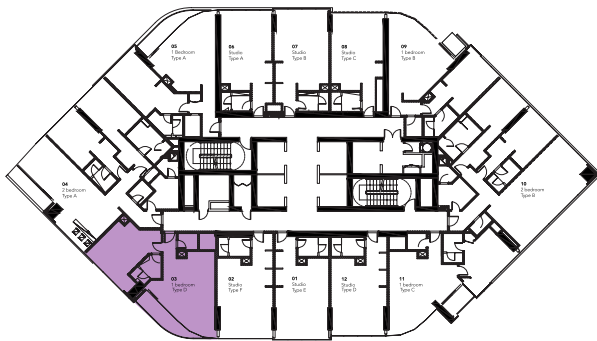

## 03 Type D 1 bedroom

Golf Course View  
Total Area 882 sq ft  
31 Units

Golf Course View