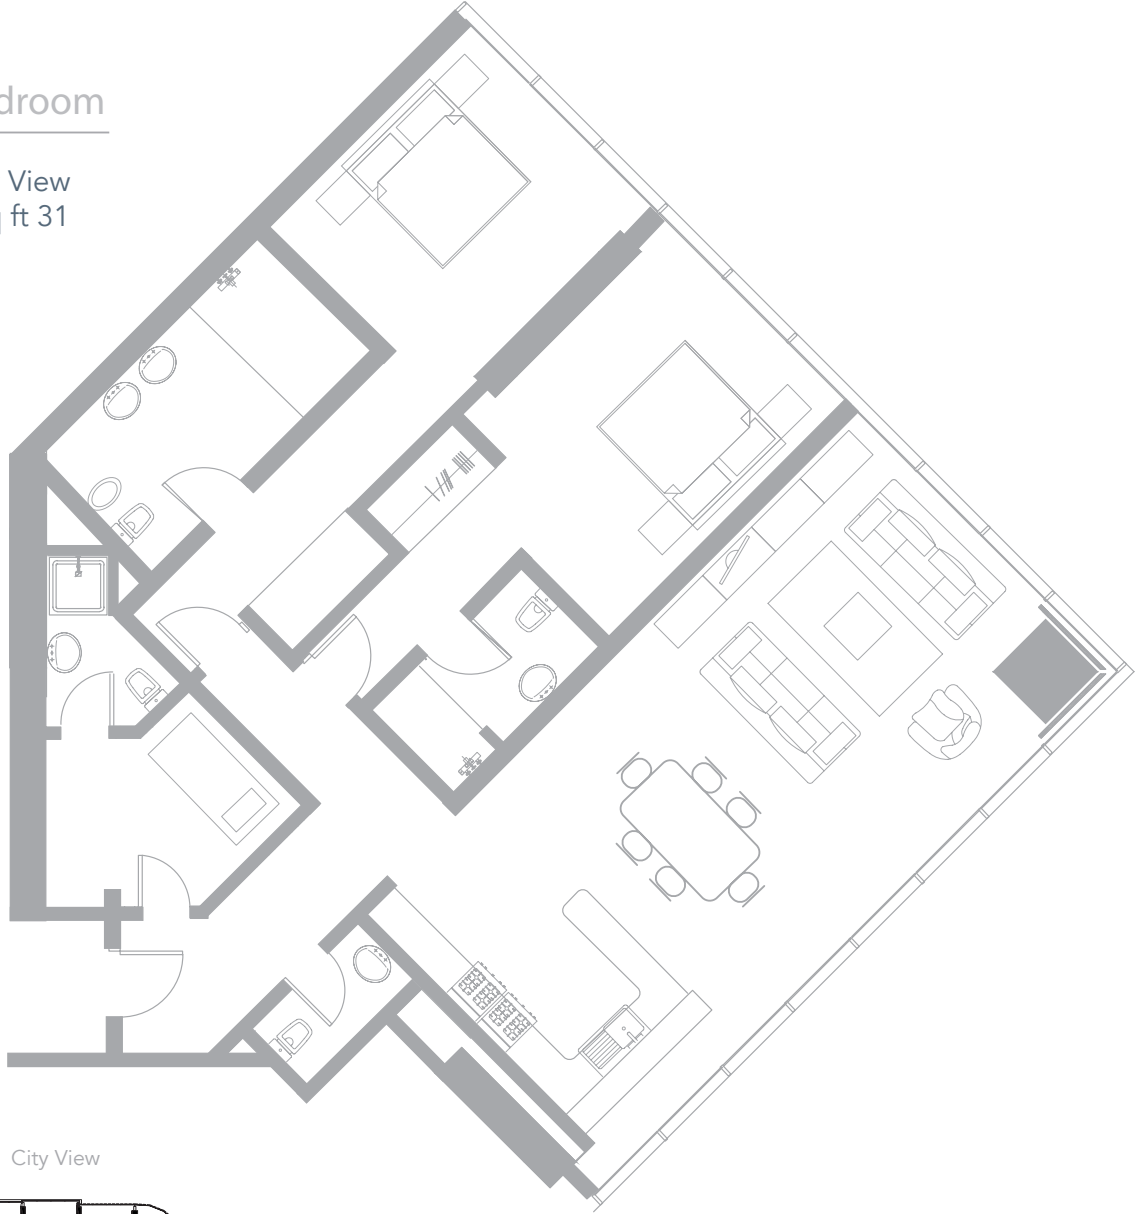

REEF RESIDENCE

JUMEIRAH VILLAGE

10 Type B 2 bedroom

Golf Course & City View
Total Area 1,469sq ft 31
Units

City View

Golf Course View