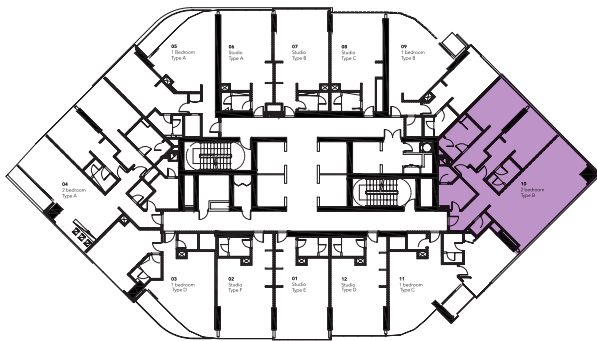

REEF RESIDENCE

JUMEIRAH VILLAGE

10 Type B 2 bedroom

Golf Course & City View
Total Area 1,469sq ft 31
Units

City View

Golf Course View