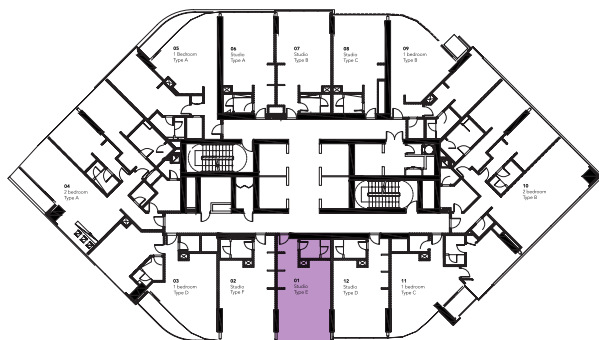

REEF RESIDENCE

JUMEIRAH VILLAGE

01 Type E Studio

Golf Course View
Total Area 519 sq ft
31 Units

Golf Course View