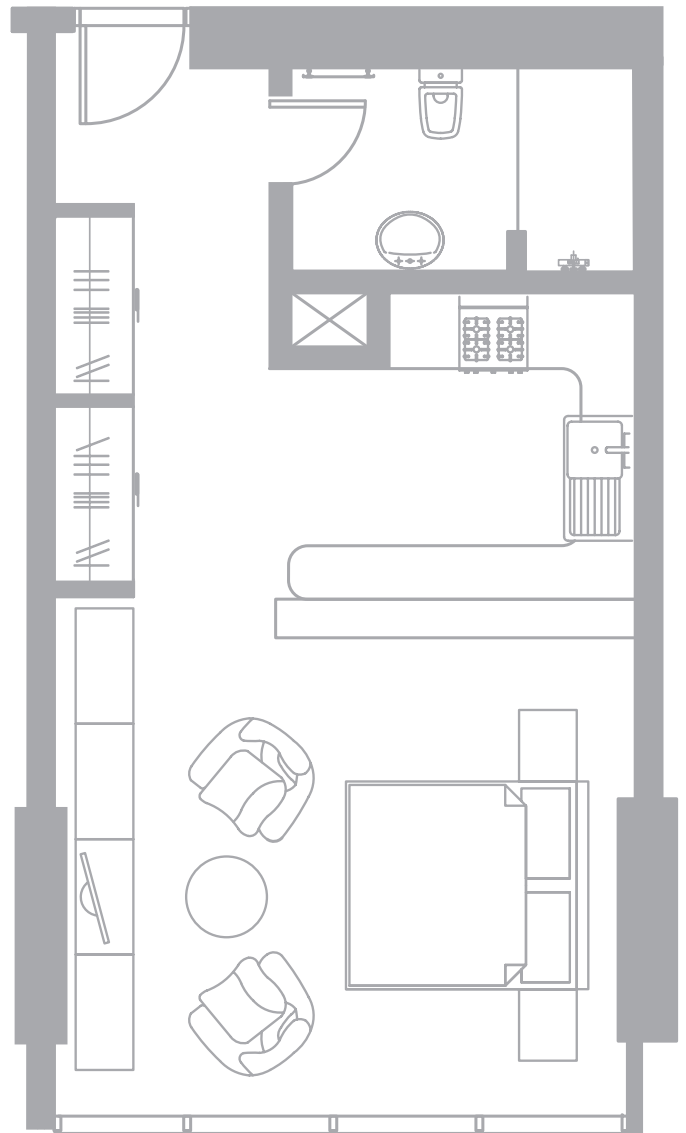

REEF RESIDENCE

JUMEIRAH VILLAGE

01 Type E Studio

Golf Course View
Total Area 519 sq ft
31 Units

Golf Course View