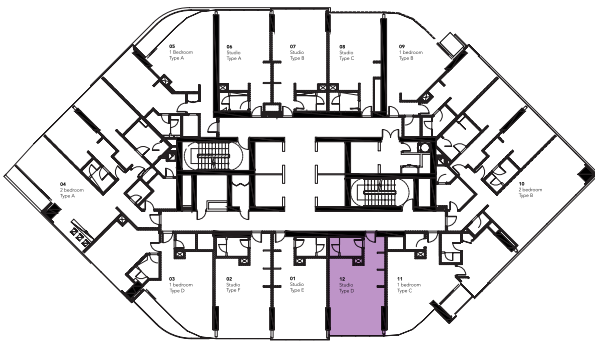

## 12 Type D Studio

Golf Course View  
Total Area 514 sq ft  
31 Units

Golf Course View