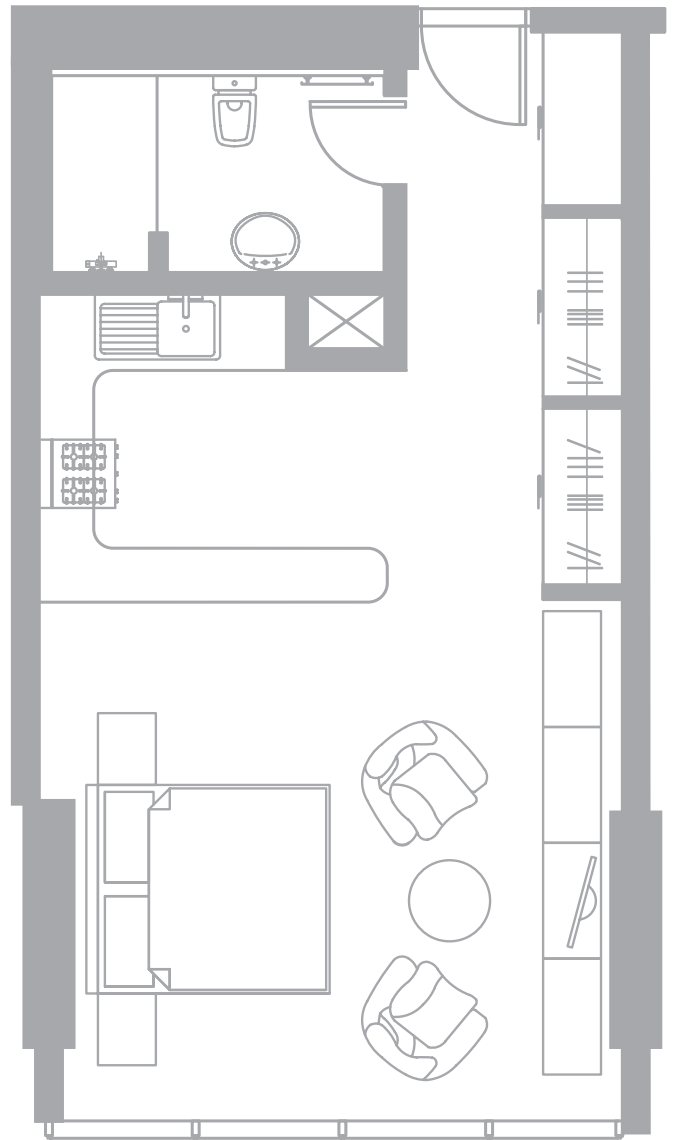

## 12 Type D Studio

Golf Course View  
Total Area 514 sq ft  
31 Units

Golf Course View